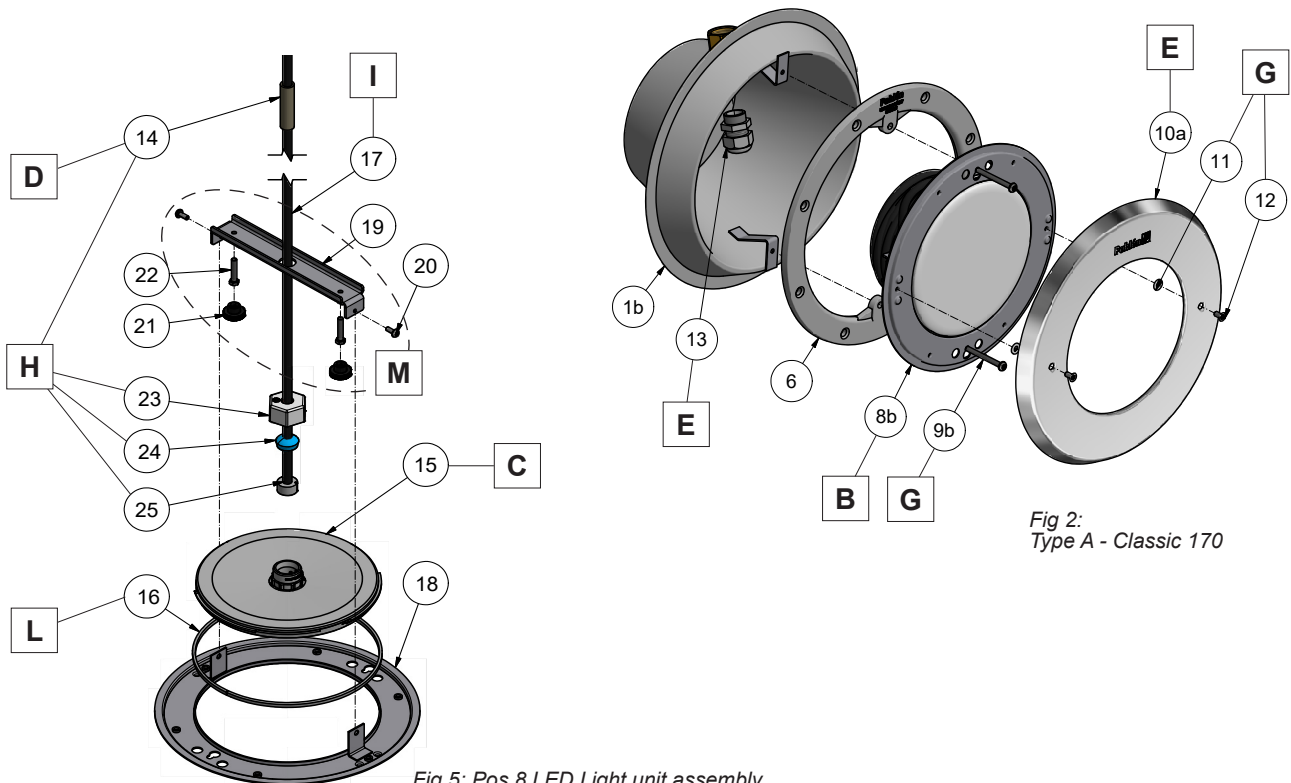

LED light 170VS - Spare parts

Marine

Item no.	Type
124284	A 170VS-RGB
124294	CA 170VS-RGB
124584	A 170VS-WW
124594	CA 170VS-WW
124784	A 170VS-RGB-DVM
124794	CA 170VS-RGB-DVM

Classic 170

Item no.	Type
150284	A 170VS-RGB
150294	CA 170VS-RGB
150584	A 170VS-WW
150594	CA 170VS-WW
150784	A 170VS-RGB-DVM
150794	CA 170VS-RGB-DVM

Fig 1:
Type CA - Marine

- 1a. Niche CA
- 1b. Niche A
- 2. Nut
- 3. Washer
- 4. Selfadhesive gasket
- 5. Gasket
- 6. Mounting ring
- 7. Screw (8x)
- 8. Light unit
- 9a. Screw M5x20 (2x) CA
- 9b. Screw M5x50 (2x) A
- 10a. Front Classic 170
- 10b. Front Marine
- 11. Washer
- 12. Screw (6x)
- 13. Cable gland
- 14. Cable sealing tube
- 15. Light LED
- 16. U-list
- 17. Cable
- 18. Mounting frame
- 19. Bracket
- 20. Screw (2x)
- 21. Foot
- 22. Screw (2x)
- 23. Nut
- 24. Gasket
- 25. Connector

Spare parts

	Pos	Description	Item no.
A	4, 5, 6, 7	Sealing kit	633301
B	8	LED unit assembly 170VS-WW warm white	633330
		LED unit assembly 170VS-RGB	633328
		LED unit assembly 170VS-RGB-DVM	633336
C	15	LED light warm white	633329
		LED light RGB	633327
		LED light RGB-DVM	633335
D	13, 14	Cable gland PG16 + Cable seling tube	633309
E	10a	Front Classic 170	633310
F	10b	Front Marine	633305
G	2, 3, 7, 9a, 9b, 11, 12	Screw kit	633311
H	14, 23, 24, 25	Contactoer parts (blue)	633400
I	17	Cable L=4m	633407
J	–	Junction box	12310
K	–	Cable conduit	12330
L	16	U-strip, 10pcs	633307
M	19, 20, 21, 22	Mounting bracket	633308