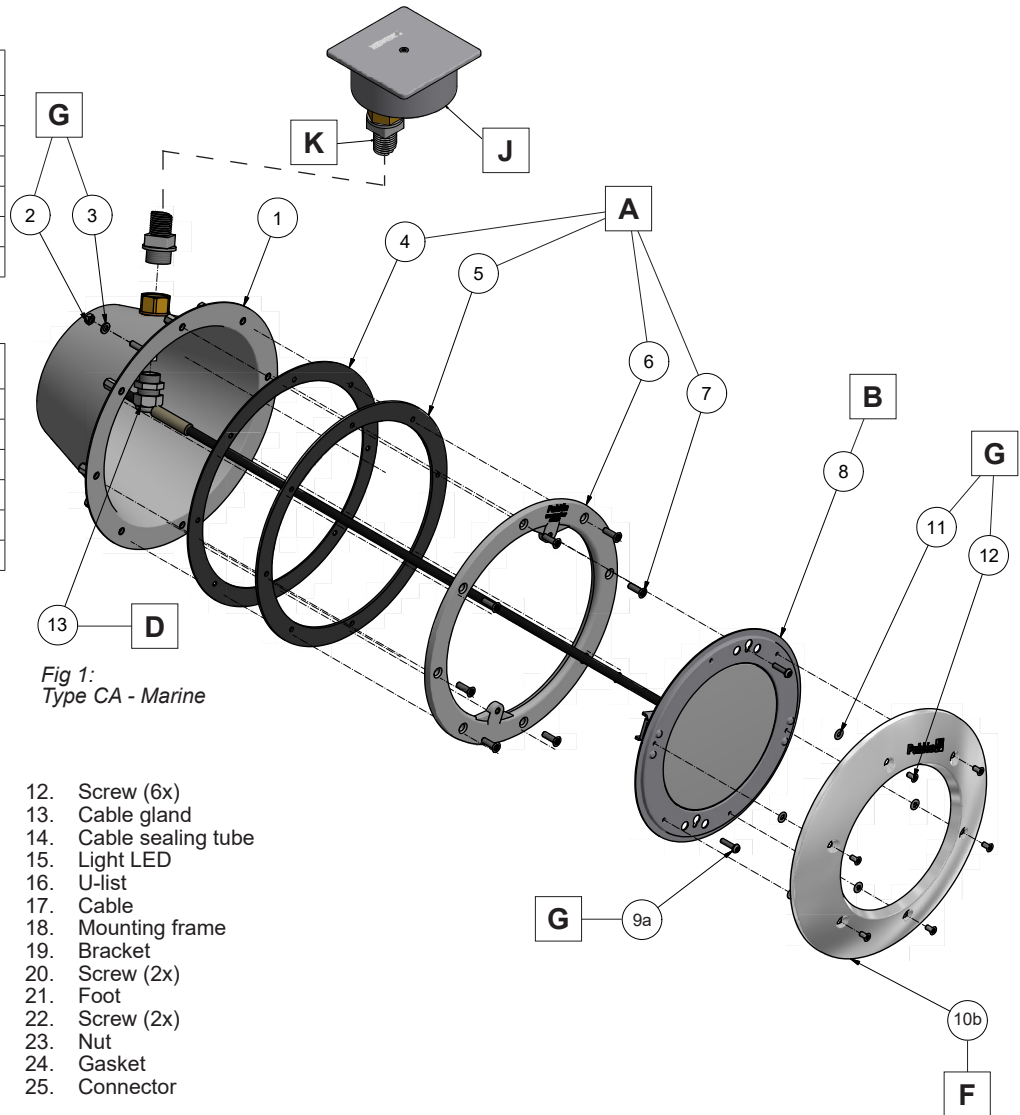

LED light 170VS - Spare parts

Marine

Item no.	Type
124284	A 170VS-RGB
124294	CA 170VS-RGB
124584	A 170VS-WW
124594	CA 170VS-WW
124784	A 170VS-RGB-DVM
124794	CA 170VS-RGB-DVM

Classic 170

Item no.	Type
150284	A 170VS-RGB
150294	CA 170VS-RGB
150584	A 170VS-WW
150594	CA 170VS-WW
150784	A 170VS-RGB-DVM
150794	CA 170VS-RGB-DVM

Fig 1:
Type CA - Marine

- 1a. Niche CA
- 1b. Niche A
- 2. Nut
- 3. Washer
- 4. Selfadhesive gasket
- 5. Gasket
- 6. Mounting ring
- 7. Screw (8x)
- 8. Light unit
- 9a. Screw M5x20 (2x) CA
- 9b. Screw M5x50 (2x) A
- 10a. Front Classic 170
- 10b. Front Marine
- 11. Washer
- 12. Screw (6x)
- 13. Cable gland
- 14. Cable sealing tube
- 15. Light LED
- 16. U-list
- 17. Cable
- 18. Mounting frame
- 19. Bracket
- 20. Screw (2x)
- 21. Foot
- 22. Screw (2x)
- 23. Nut
- 24. Gasket
- 25. Connector

Spare parts

	Pos	Description	Item no.
A	4, 5, 6, 7	Sealing kit	633301
B	8	LED unit assembly 170VS-WW warm white	633330
		LED unit assembly 170VS-RGB	633328
		LED unit assembly 170VS-RGB-DVM	633336
C	15	LED light warm white	633329
		LED light RGB	633327
		LED light RGB-DVM	633335
D	13, 14	Cable gland PG16 + Cable seling tube	633309
E	10a	Front Classic 170	633310
F	10b	Front Marine	633305
G	2, 3, 7, 9a, 9b, 11, 12	Screw kit	633311
H	14, 23, 24, 25	Contactoer parts (blue)	633400
I	17	Cable L=4m	633407
J	–	Junction box	12310
K	–	Cable conduit	12330
L	16	U-strip, 10pcs	633307
M	19, 20, 21, 22	Mounting bracket	633308