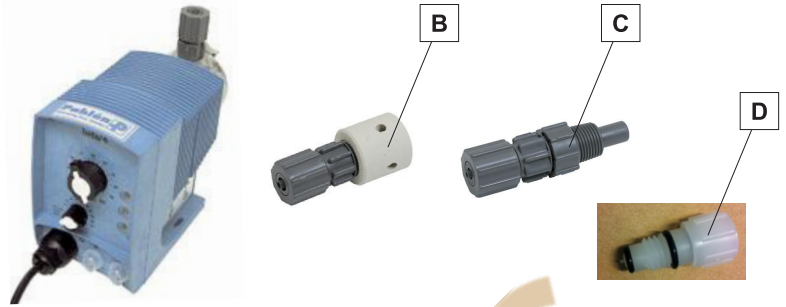

Dosing pump BETA - Spare parts

Older models (blue)

Item No.	Type	Connection
413142*	Beta/4A 1000	6x4 mm
413152	Beta/4A 1602	12x6 mm
413162	Beta/4A 0708	12x6 mm
413172	Beta/4A 0220	12x9 mm
413182	Beta/5A 0232	12x6 mm

* This is a flocculation pump

Description						Item No.	Note		
	Beta/4A 1000	Beta/4A 1602	Beta/4A 0708	Beta/4A 0220	Beta/5A 0232				
A Liquid end	PPE	●				413881	CLOSING SALE		
	NPE	●				413882	CLOSING SALE		
	NPE		●			413891	CLOSING SALE		
	NPE			●		413901	CLOSING SALE		
	NPE				●	413921	CLOSING SALE		
	NPE					●	413931	EXPIRED	
— Repair kit Contains: Diaphragm, Suction valve, Pressure valve, 2 valve balls, O-rings and Connection set.	●					413802	CLOSING SALE		
		●				413812	CLOSING SALE		
			●			413822	CLOSING SALE		
				●		413852	CLOSING SALE		
					●	413862	CLOSING SALE		
— Connection kit: (for 2 pcs of connection with different size) Contains: hose sleeves, clamping rings, cover nut and seals						6x4 mm (PCE)	413191		
						6x4 mm (PVT)	413191-01		
						8x5 mm (PCE)	413192		
						12x9 mm (PCE)	413193		
						12x6 mm (PCE)	413194		
						12x6 mm (PVT)	413194-01		
— Connection suction side*	●	●				413833	CLOSING SALE		
			●	●	●	413834	CLOSING SALE		
— Connection pressure side*	●	●				413831	CLOSING SALE		
			●	●	●	413851	CLOSING SALE		
D Venting valve	●	●	●	●	●	413953			
— PCB control				●		4131720	CLOSING SALE		
— Membrane*		●				30x5,0-M5	413943	CLOSING SALE	
			●			35x11,5-M5	413944	CLOSING SALE	
				●		46x21,5-M5	413945	CLOSING SALE	
					●	77x33,5-M5	413946	CLOSING SALE	
						●	91x46-M5	413947	CLOSING SALE
— O-ring (venting)	●	●	●	●	●	413952	CLOSING SALE		
— Sealing kit*	●	●				414143	EXPIRED		
			●	●	●	414163	CLOSING SALE		
— Pipe (venting)	●	●	●	●	●	413951	CLOSING SALE		
— Wheel (venting)	●	●	●	●	●	413950	CLOSING SALE		
B Foot valve	See the list over current models								
C Injection valve	See the list over current models								
— Dosing hose PE	See the list over current models								
— Suction hose PVC	See the list over current models								
— Dosing -/Suction hose PVC, armored	See the list over current models								

* Included in Repair kits